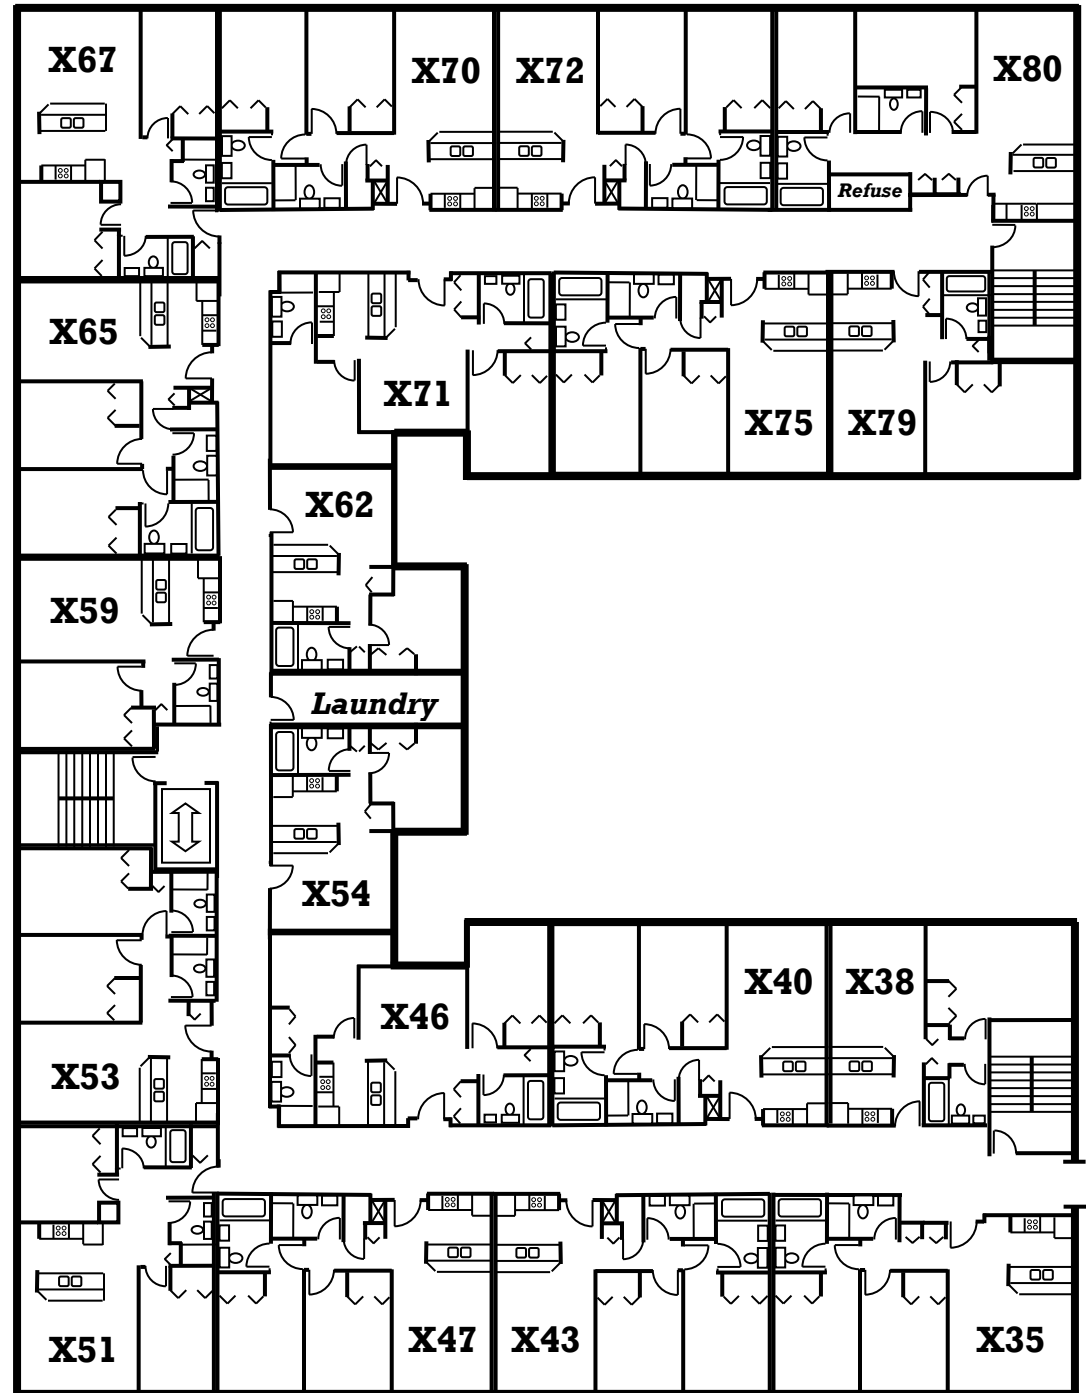

Campus Town East

1500 W Wells Street

2nd and 3rd Floors

1-Bedroom (1-2 people)

238, 254, 259, 262, 279,
338, 354, 359, 362, 379

2-Bedroom (2-4 people)

240, 243, 246, 247, 253, 265,
270, 271, 272, 275,
340, 343, 346, 347, 353, 365,
370, 371, 372, 375

2-Bedroom Corner (2-4 people)

235, 251, 267, 280,
335, 351, 367, 380

North 16th Street

West Wells Street

Campus Town East

1500 W Wells Street

4th Floor

1.5-Bedroom (2-3 people)

438

2.5-Bedroom (3-5 people)

456, 462

3-Bedroom (3-6 people)

441, 444, 445, 446, 447, 448, 453,
455, 461, 463, 467, 469, 470, 471,
474, 475, 476

3-Bedroom Corner (3-6 people)

439, 451, 468, 480, 481

North 16th Street