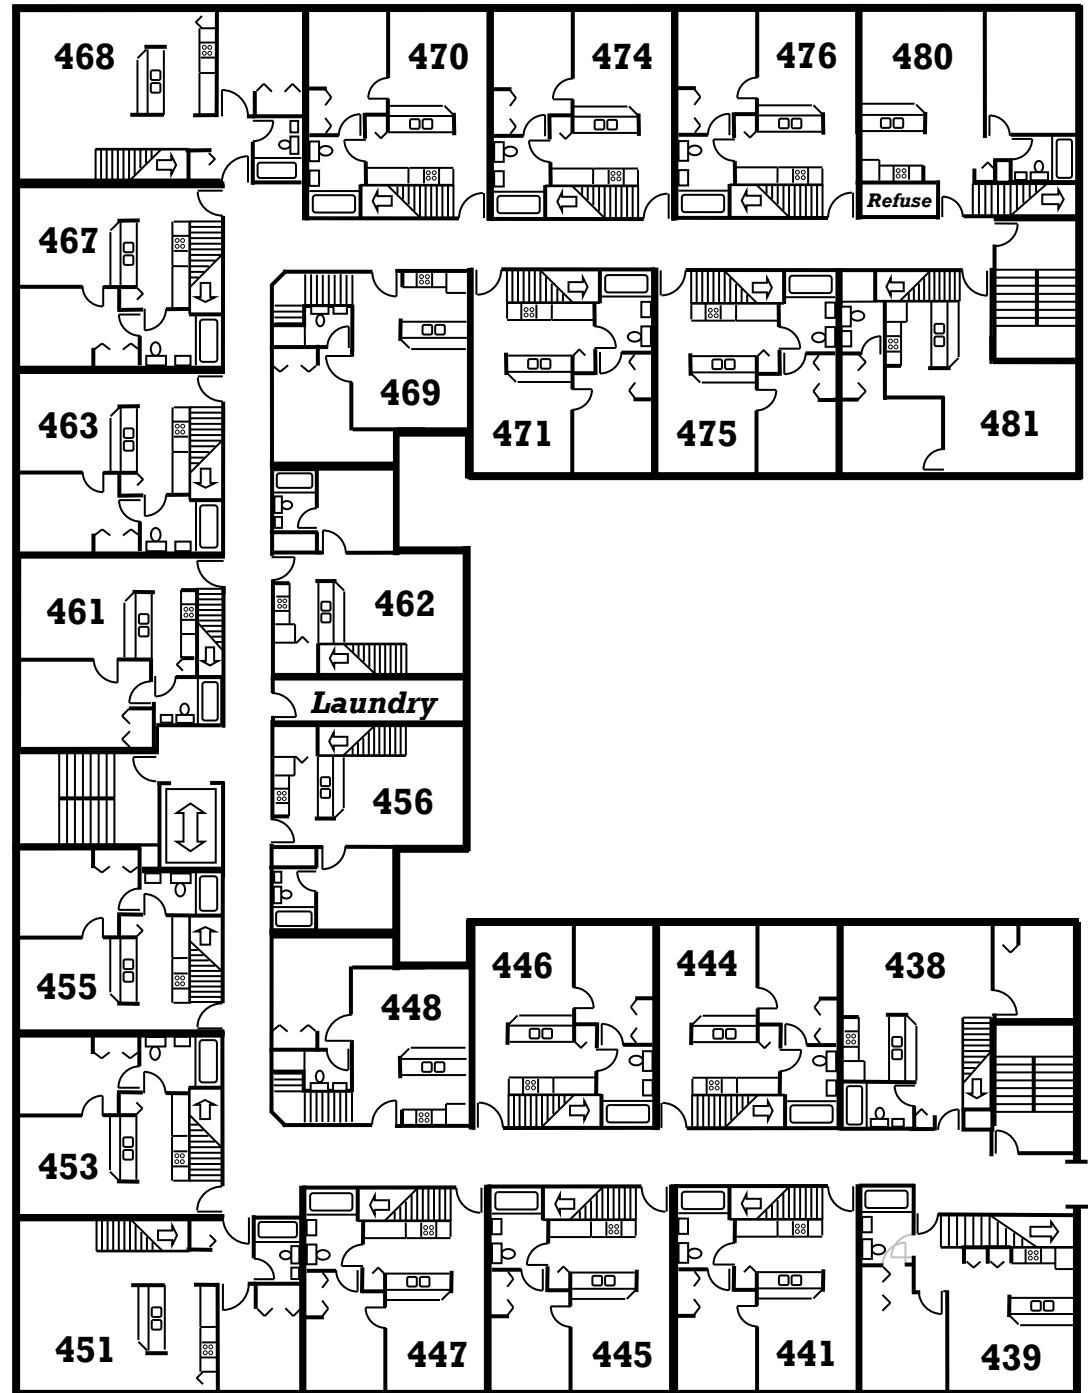

Campus Town East

1500 W Wells Street

2nd and 3rd Floors

1-Bedroom (1-2 people)

238, 254, 259, 262, 279,
338, 354, 359, 362, 379

2-Bedroom (2-4 people)

240, 243, 246, 247, 253, 265,
270, 271, 272, 275,
340, 343, 346, 347, 353, 365,
370, 371, 372, 375

2-Bedroom Corner (2-4 people)

235, 251, 267, 280,
335, 351, 367, 380

North 16th Street

West Wells Street

Campus Town East

1500 W Wells Street

4th Floor

1.5-Bedroom (2-3 people)

438

2.5-Bedroom (3-5 people)

456, 462

3-Bedroom (3-6 people)

441, 444, 445, 446, 447, 448, 453,
455, 461, 463, 467, 469, 470, 471,
474, 475, 476

3-Bedroom Corner (3-6 people)

439, 451, 468, 480, 481

North 16th Street