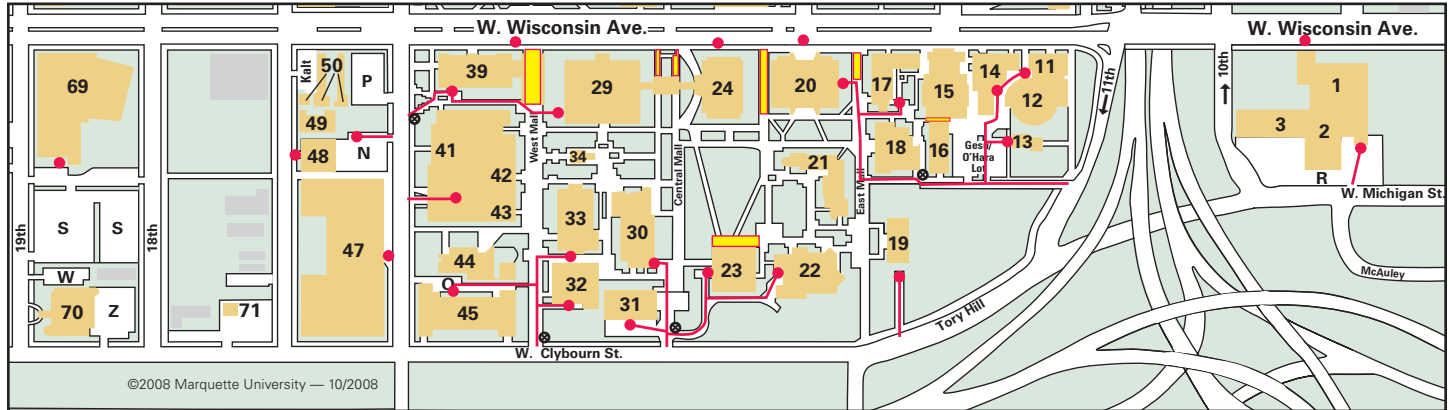

Marquette University South Campus Vehicular Access Map

⊗ Access Restriction Signs

●— Delivery points and access routes

▭ Absolutely no parking or driving

500 North Building 70	Haggerty Hall, College of Engineering, & Olin Engineering Center . . . 39	Marquette Hall, Klingler College of Arts and Sciences 17	St. Joan of Arc Chapel 34
Carmel Apartments 48	Haggerty Museum of Art 19	Memorial Library 29	Straz, Jr., David A., Hall, College of Business Administration, Graduate School of Management 18
Clark Hall, College of Nursing 44	Helpfaer Tennis Stadium and Recreation Center 47	O'Hara Hall 13	Straz, Jr., David A., Tower 1
Coughlin Hall 21	Helpfaer Theatre 22	Raynor Library 24	Straz, Jr., David A., Tower 3
Cramer Hall 41	Johnston Hall, Diederich College of Communication 14	Rec Plex 2	Student Health Service 43
Cudahy Hall 20	Kalt Apartments 50	Schroeder Complex, College of Health Sciences, College of Education 42	Todd Wehr Chemistry 30
Dentistry, School of 69	Lalumiere Language Hall 23	Sensenbrenner Hall, Law School 11	Trebor Apartments 49
Gesu Church, a Jesuit-sponsored parish 15	Law Library/Legal Research Center 12	Service Building 31	Wehr Life Sciences 32
Gesu Parish Center 16		Service Garage 71	William Wehr Physics 33
Gymnasium, Marquette 45			