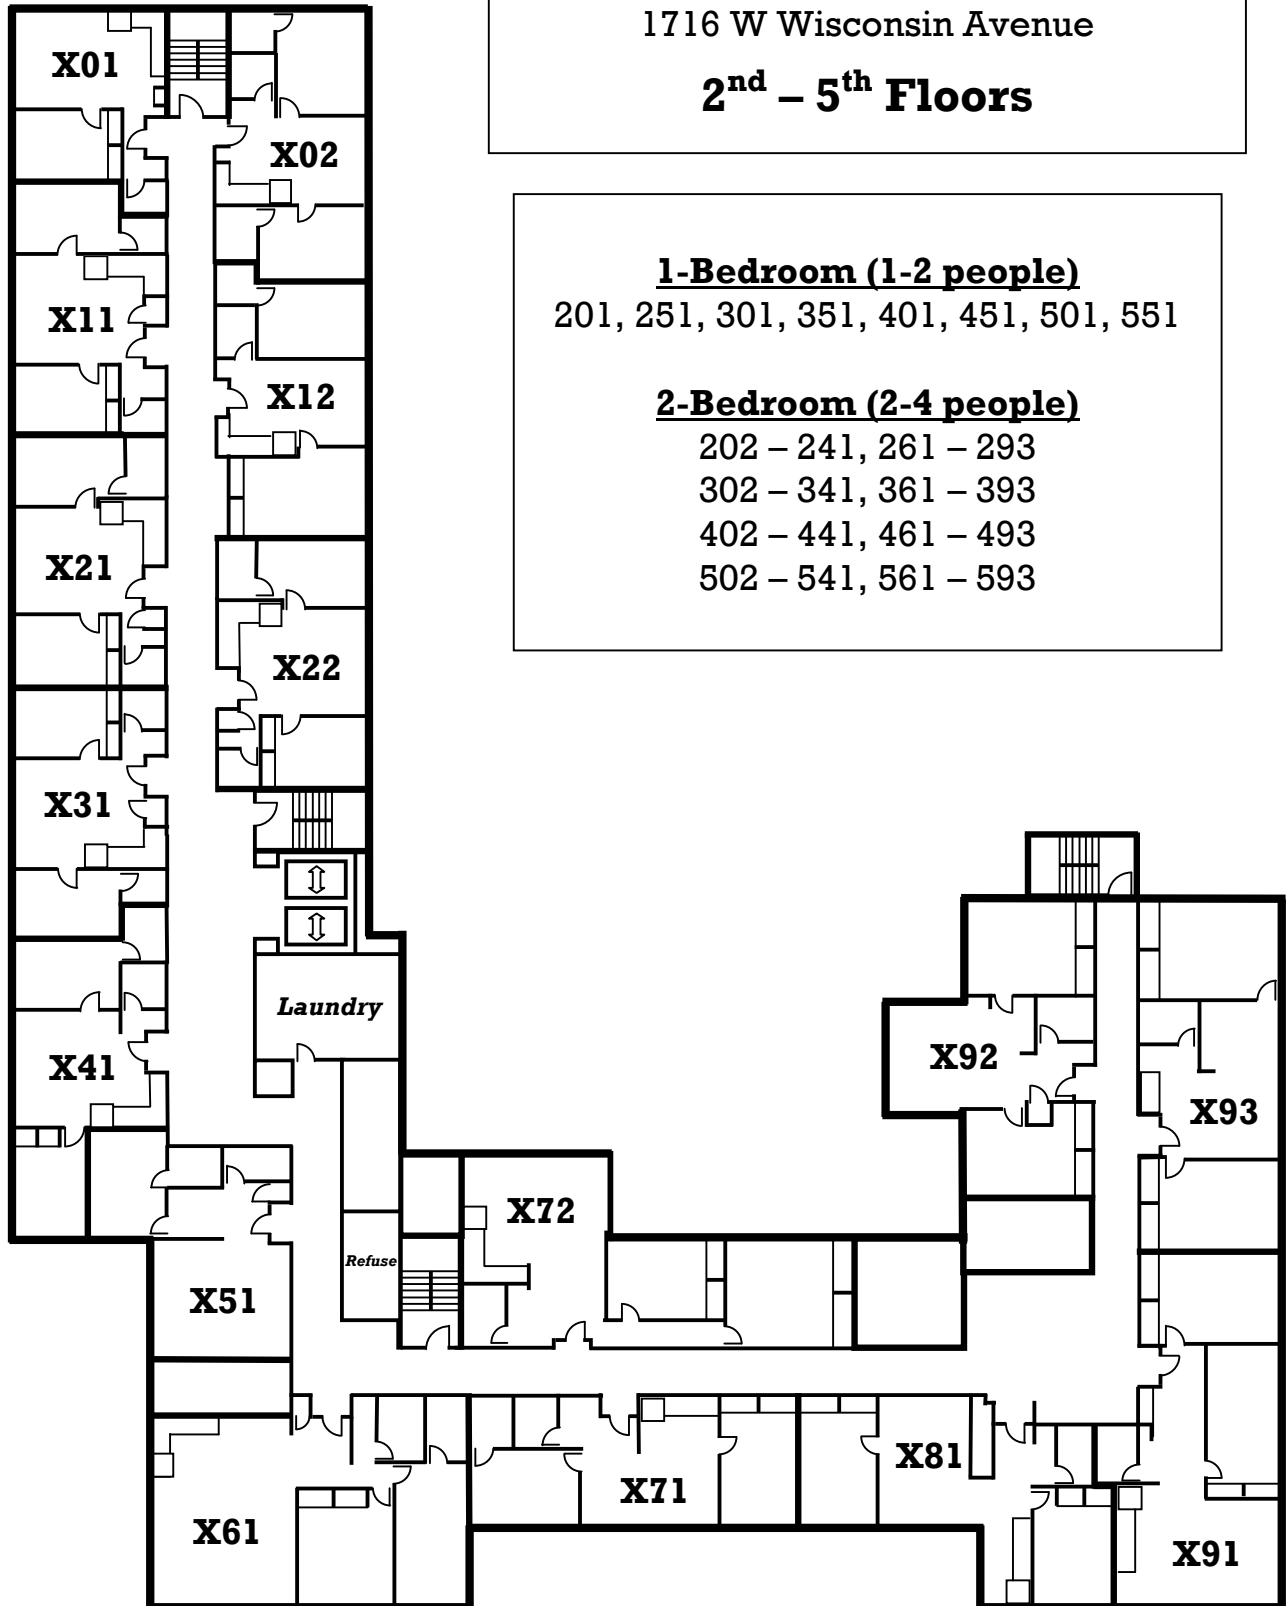

### 2-Bedroom (2-4 people)

111, 112, 121, 161, 181

West Wisconsin Avenue

North 17<sup>th</sup> Street

## 1-Bedroom (1-2 people)

201, 251, 301, 351, 401, 451, 501, 551

## 2-Bedroom (2-4 people)

202 – 241, 261 – 293

302 – 341, 361 – 393

402 – 441, 461 – 493

502 – 541, 561 – 593

↑↓ West Wisconsin Avenue

North 17<sup>th</sup> Street  
↔